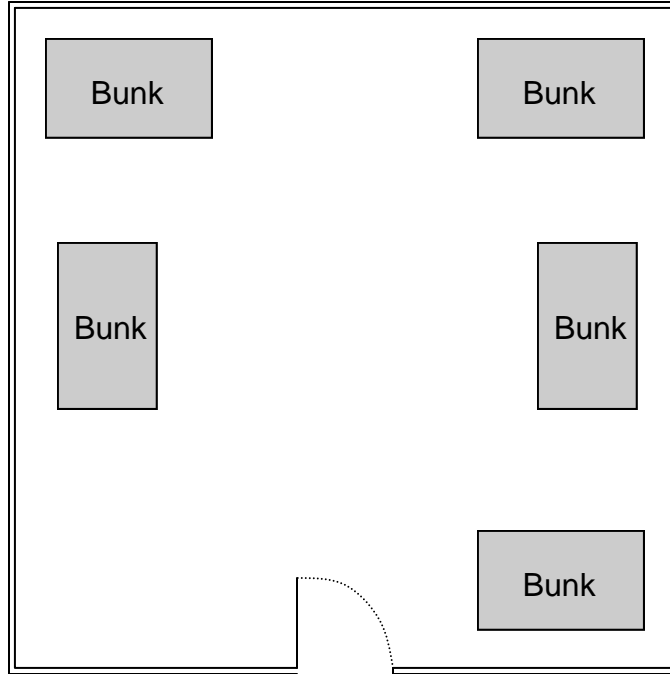

# West Center Singles (Heated)

## Seminole, Ottawa, Wyandotte, Winnebago

(All single cabins use either Auker or Iroquois Lodge for bathrooms.)

Seminole

1. \_\_\_\_\_
2. \_\_\_\_\_
3. \_\_\_\_\_
4. \_\_\_\_\_
5. \_\_\_\_\_
6. \_\_\_\_\_
7. \_\_\_\_\_
8. \_\_\_\_\_
9. \_\_\_\_\_
10. \_\_\_\_\_