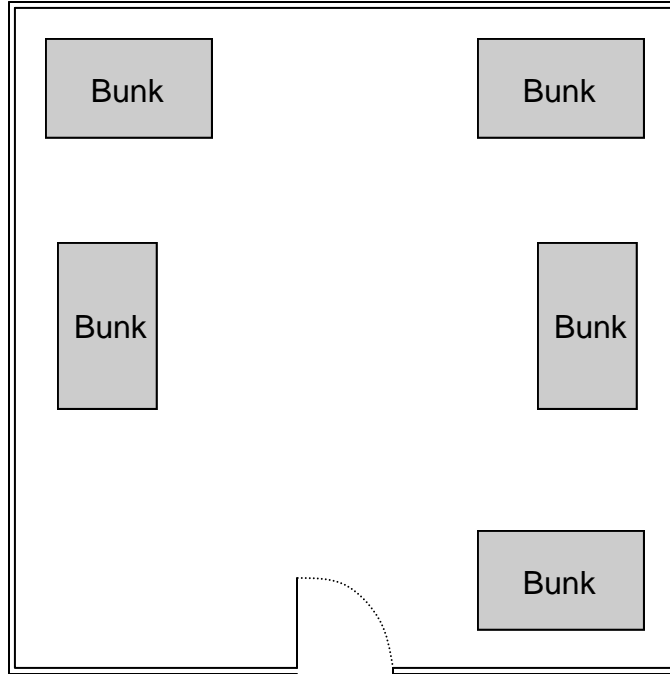

# West Center Singles (Heated)

## Seminole, Ottawa, Wyandotte

(All single cabins use either Auker or Iroquois Lodge for bathrooms.)

Seminole

1. \_\_\_\_\_
2. \_\_\_\_\_
3. \_\_\_\_\_
4. \_\_\_\_\_
5. \_\_\_\_\_
6. \_\_\_\_\_
7. \_\_\_\_\_
8. \_\_\_\_\_
9. \_\_\_\_\_
10. \_\_\_\_\_