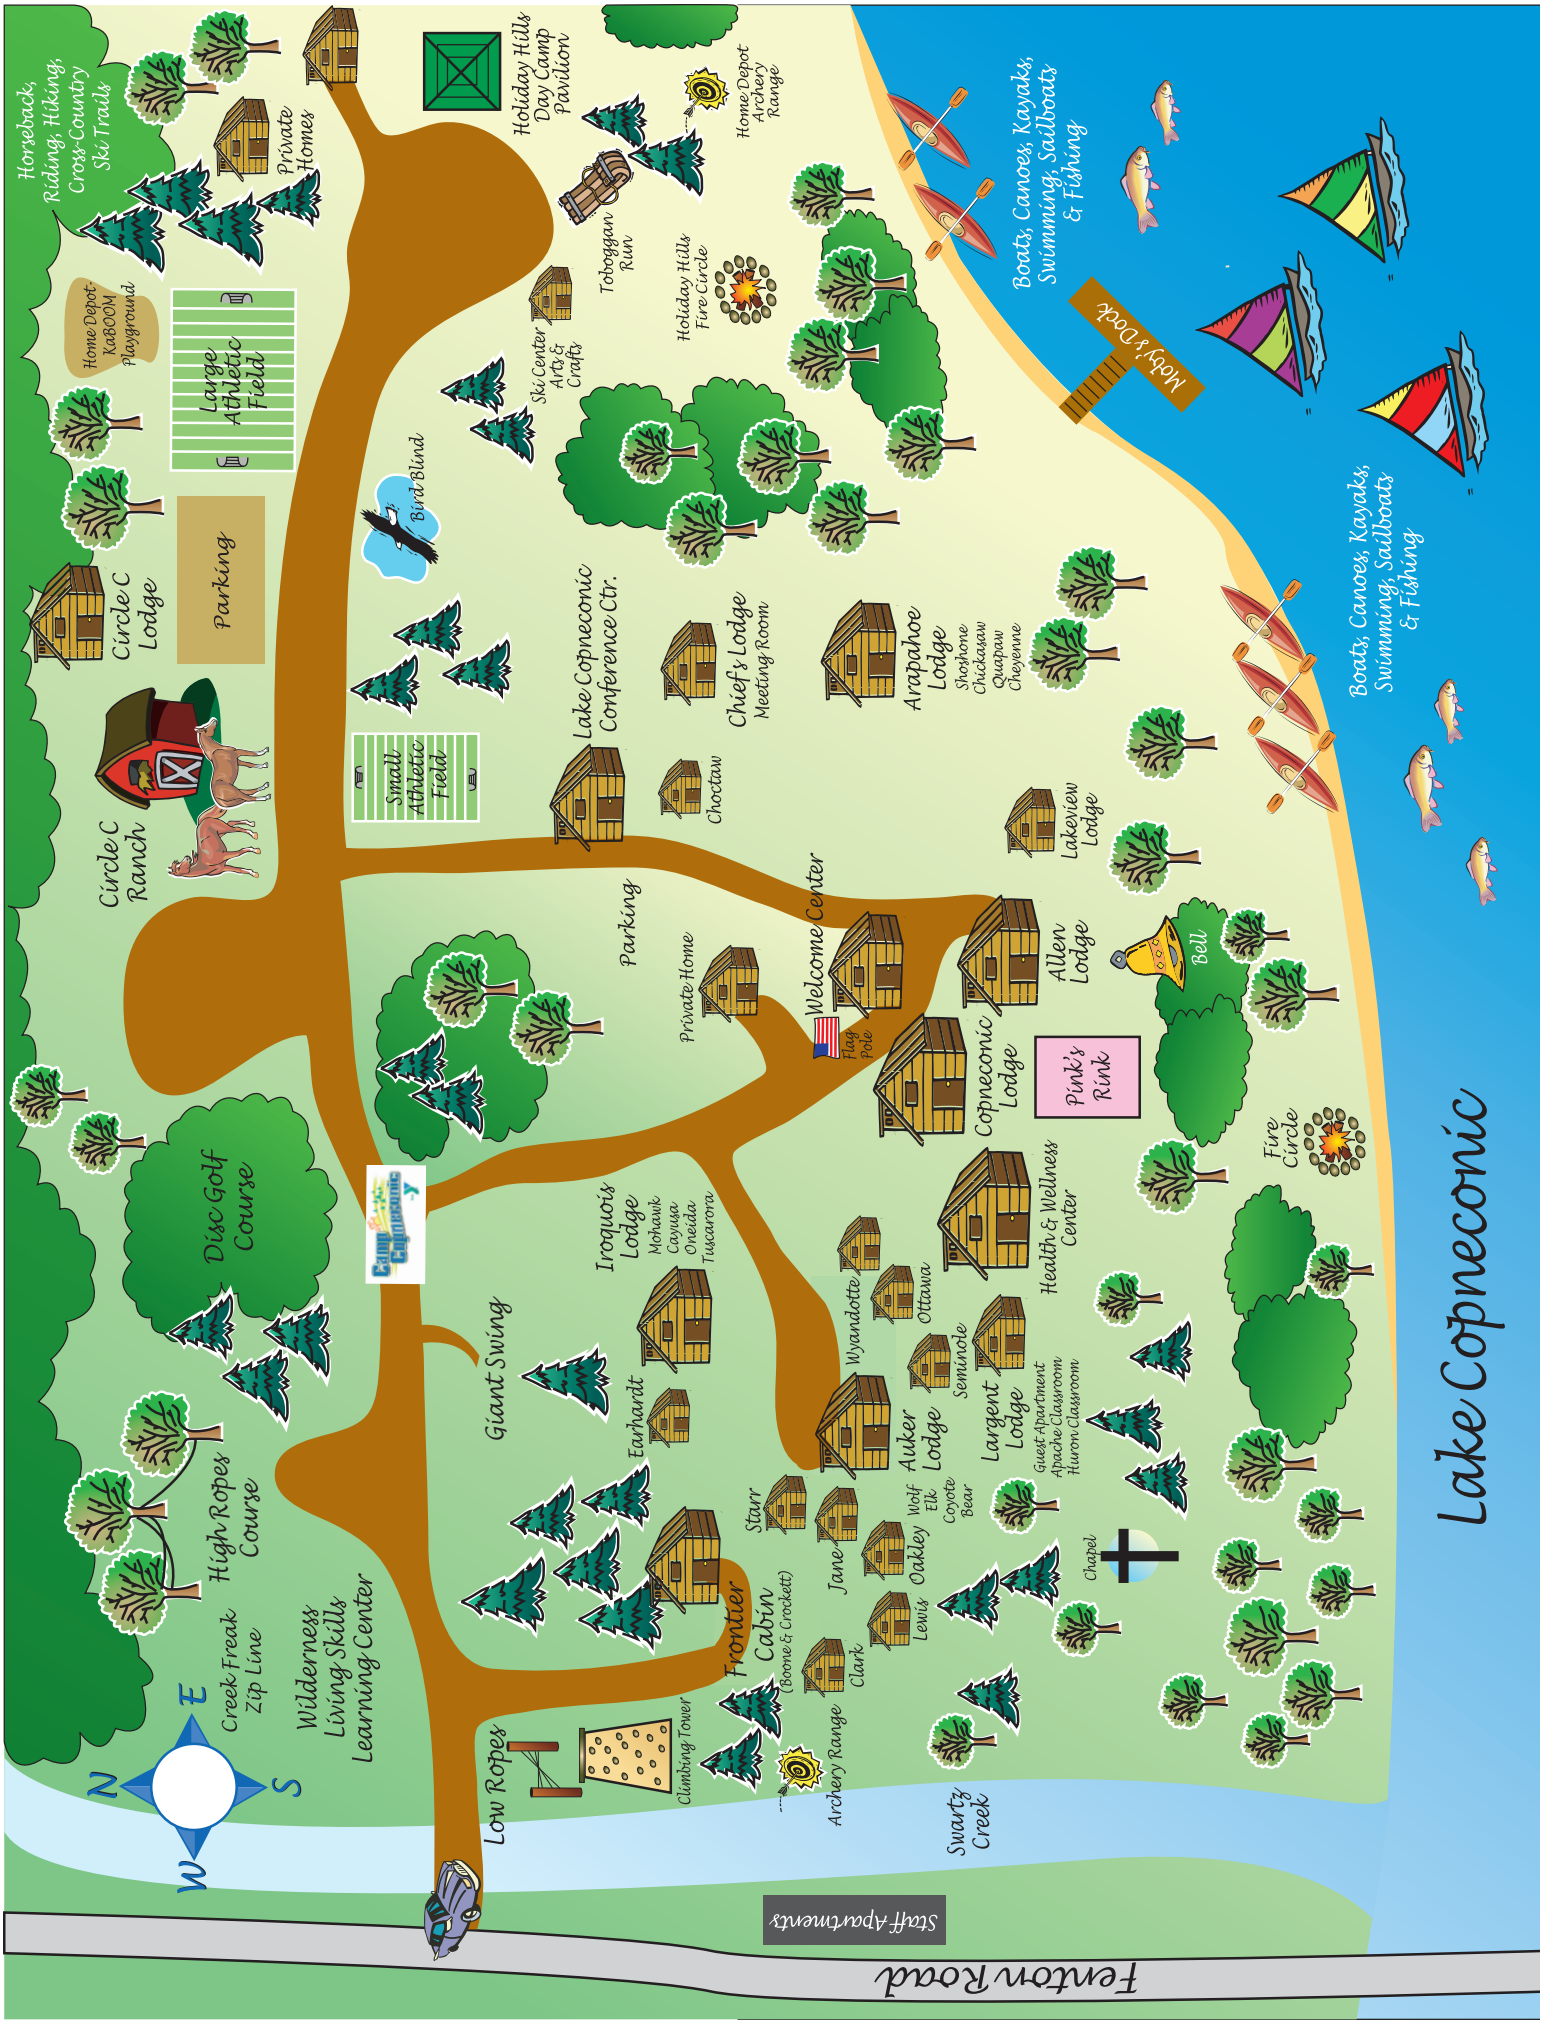

FROM THE EAST:

Follow I-69 west to I-475 south. (This intersection is in Flint). Follow I-475 south to the Hill Road exit. Turn right (west) off of exit and go to the next traffic light, which is Fenton Road. Turn left (south) on Fenton Rd. until the camp entrance (about 5.5 miles on the left).

US-23 FROM THE SOUTH:

Follow US-23 north to the Thompson Rd. exit. Exit, turn right on Thompson and follow until you come to the second stop light, which is Fenton Road. Turn left (north) onto Fenton Road. The camp entrance is about one mile on the right.

Horseback, Riding, Hiking, Cross-Country Ski Trails

Home Depot KaBOOM! Playground
Large Athletic Field

Circle C Ranch
Circle C Lodge
Parking

Disc Golf Course

High Ropes Course

Creek Freak Zip Line

Wilderness Living Skills Learning Center

Low Ropes
Climbing Tower

Giant Swing

Iroquois Lodge
Mohawk
Cayuga
Oneida
Tuscarora

Earharat

Frontier Cabin
(Bone & Crockett)
Clark

Starr
Wolf
Oakley
Coyote
Bear

Archery Range

Bird Blind