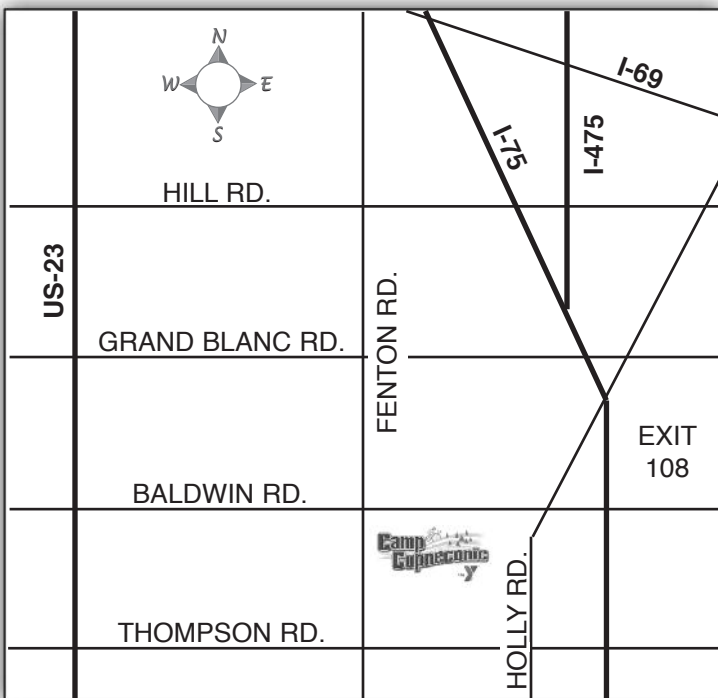

Welcome to

10407 N. Fenton Rd. Fenton, Michigan 48430
(810) 629-9622

Fax (810) 629-2128 • www.campcopneconic.org

Directions to YMCA Camp Copneconic

FROM THE NORTH:

Follow I-75, US-10, US-23 south until they split. Follow US-23 (not I-75) south until you come to the Grand Blanc exit. Exit, turn left (east) and follow to Fenton Road. Turn right (south) and follow Fenton Rd. to the camp entrance (on the left).

FROM THE EAST:

Follow I-69 west to I-475 south. (This intersection is in Flint). Follow I-475 south to the Hill Road exit. Turn right (west) off of exit and go to the next traffic light, which is Fenton Road. Turn left (south) on Fenton Rd. until the camp entrance (about 5.5 miles on the left).

US-23 FROM THE SOUTH:

Follow US-23 north to the Thompson Rd. exit. Exit, turn right on Thompson and follow until you come to the second stop light, which is Fenton Road. Turn left (north) onto Fenton Road. The camp entrance is about one mile on the right.

I-75 FROM THE SOUTH:

Take I-75 north and exit at Holly Rd., which is #108. **DO NOT EXIT AT EAST HOLLY RD., WHICH IS EXIT #98.** Turn left and go about 1/2 mile to the light. This is Baldwin Road. Turn right (west) on Baldwin and go a few miles to the traffic light. This is Fenton Road. Turn left (south) onto Fenton Road. The camp entrance is on the left.