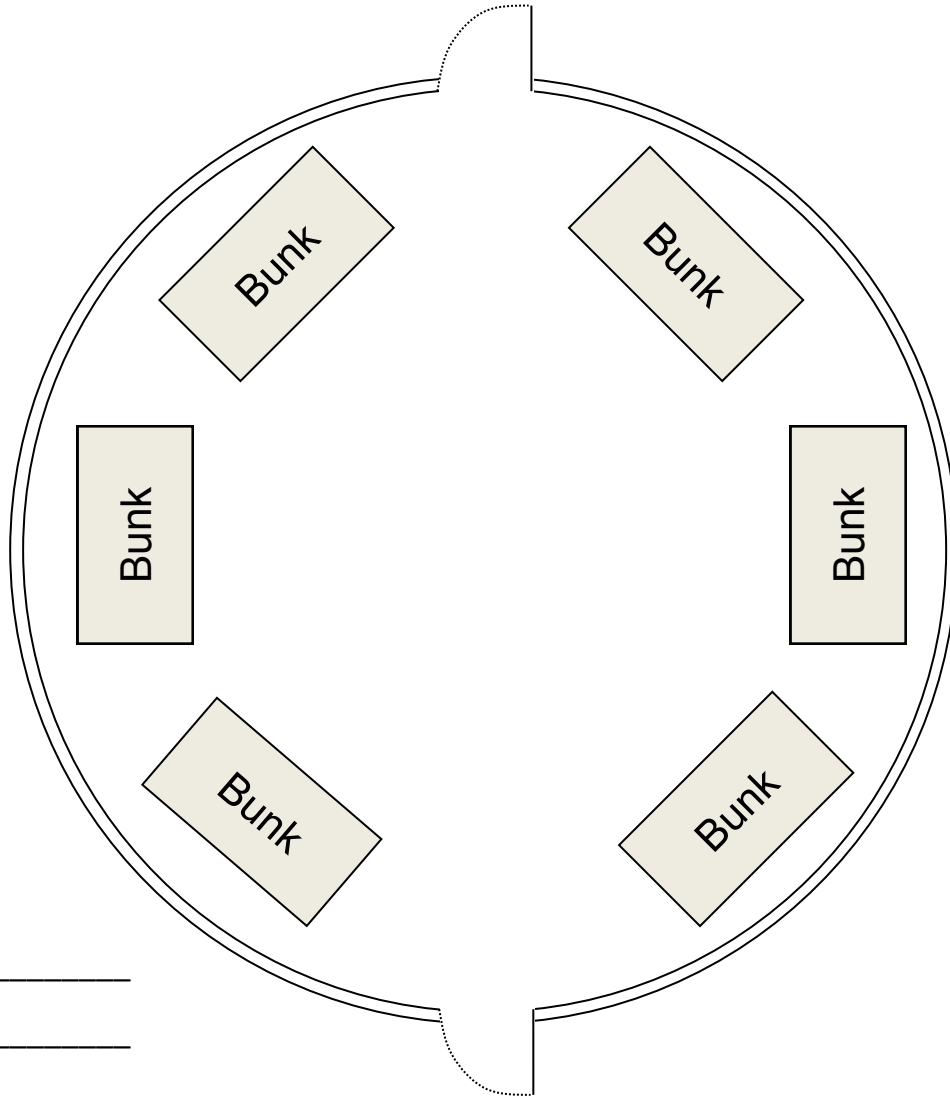

# Yurts (12 Beds) (Heated)

Maple, Hickory, Pine, Cedar

(Yurts use Circle C Lodge for bathrooms.)

Housing

1. \_\_\_\_\_
2. \_\_\_\_\_
3. \_\_\_\_\_
4. \_\_\_\_\_
5. \_\_\_\_\_
6. \_\_\_\_\_
7. \_\_\_\_\_
8. \_\_\_\_\_
9. \_\_\_\_\_
10. \_\_\_\_\_
11. \_\_\_\_\_
12. \_\_\_\_\_