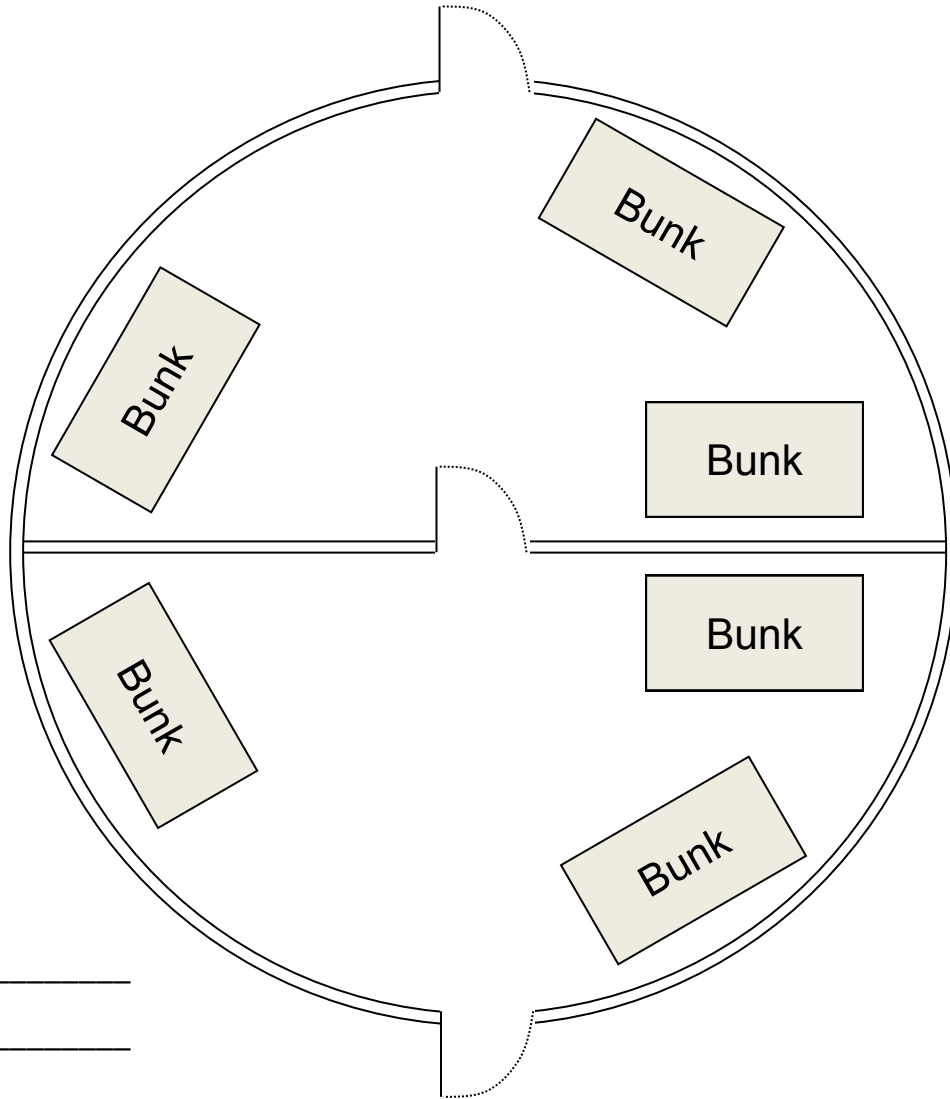

# Yurt (12 Beds) (Heated)

Spruce

*(Yurts use Circle C Lodge for bathrooms.)*

Housing

1. \_\_\_\_\_
2. \_\_\_\_\_
3. \_\_\_\_\_
4. \_\_\_\_\_
5. \_\_\_\_\_
6. \_\_\_\_\_
7. \_\_\_\_\_
8. \_\_\_\_\_
9. \_\_\_\_\_
10. \_\_\_\_\_
11. \_\_\_\_\_
12. \_\_\_\_\_

NOTES: